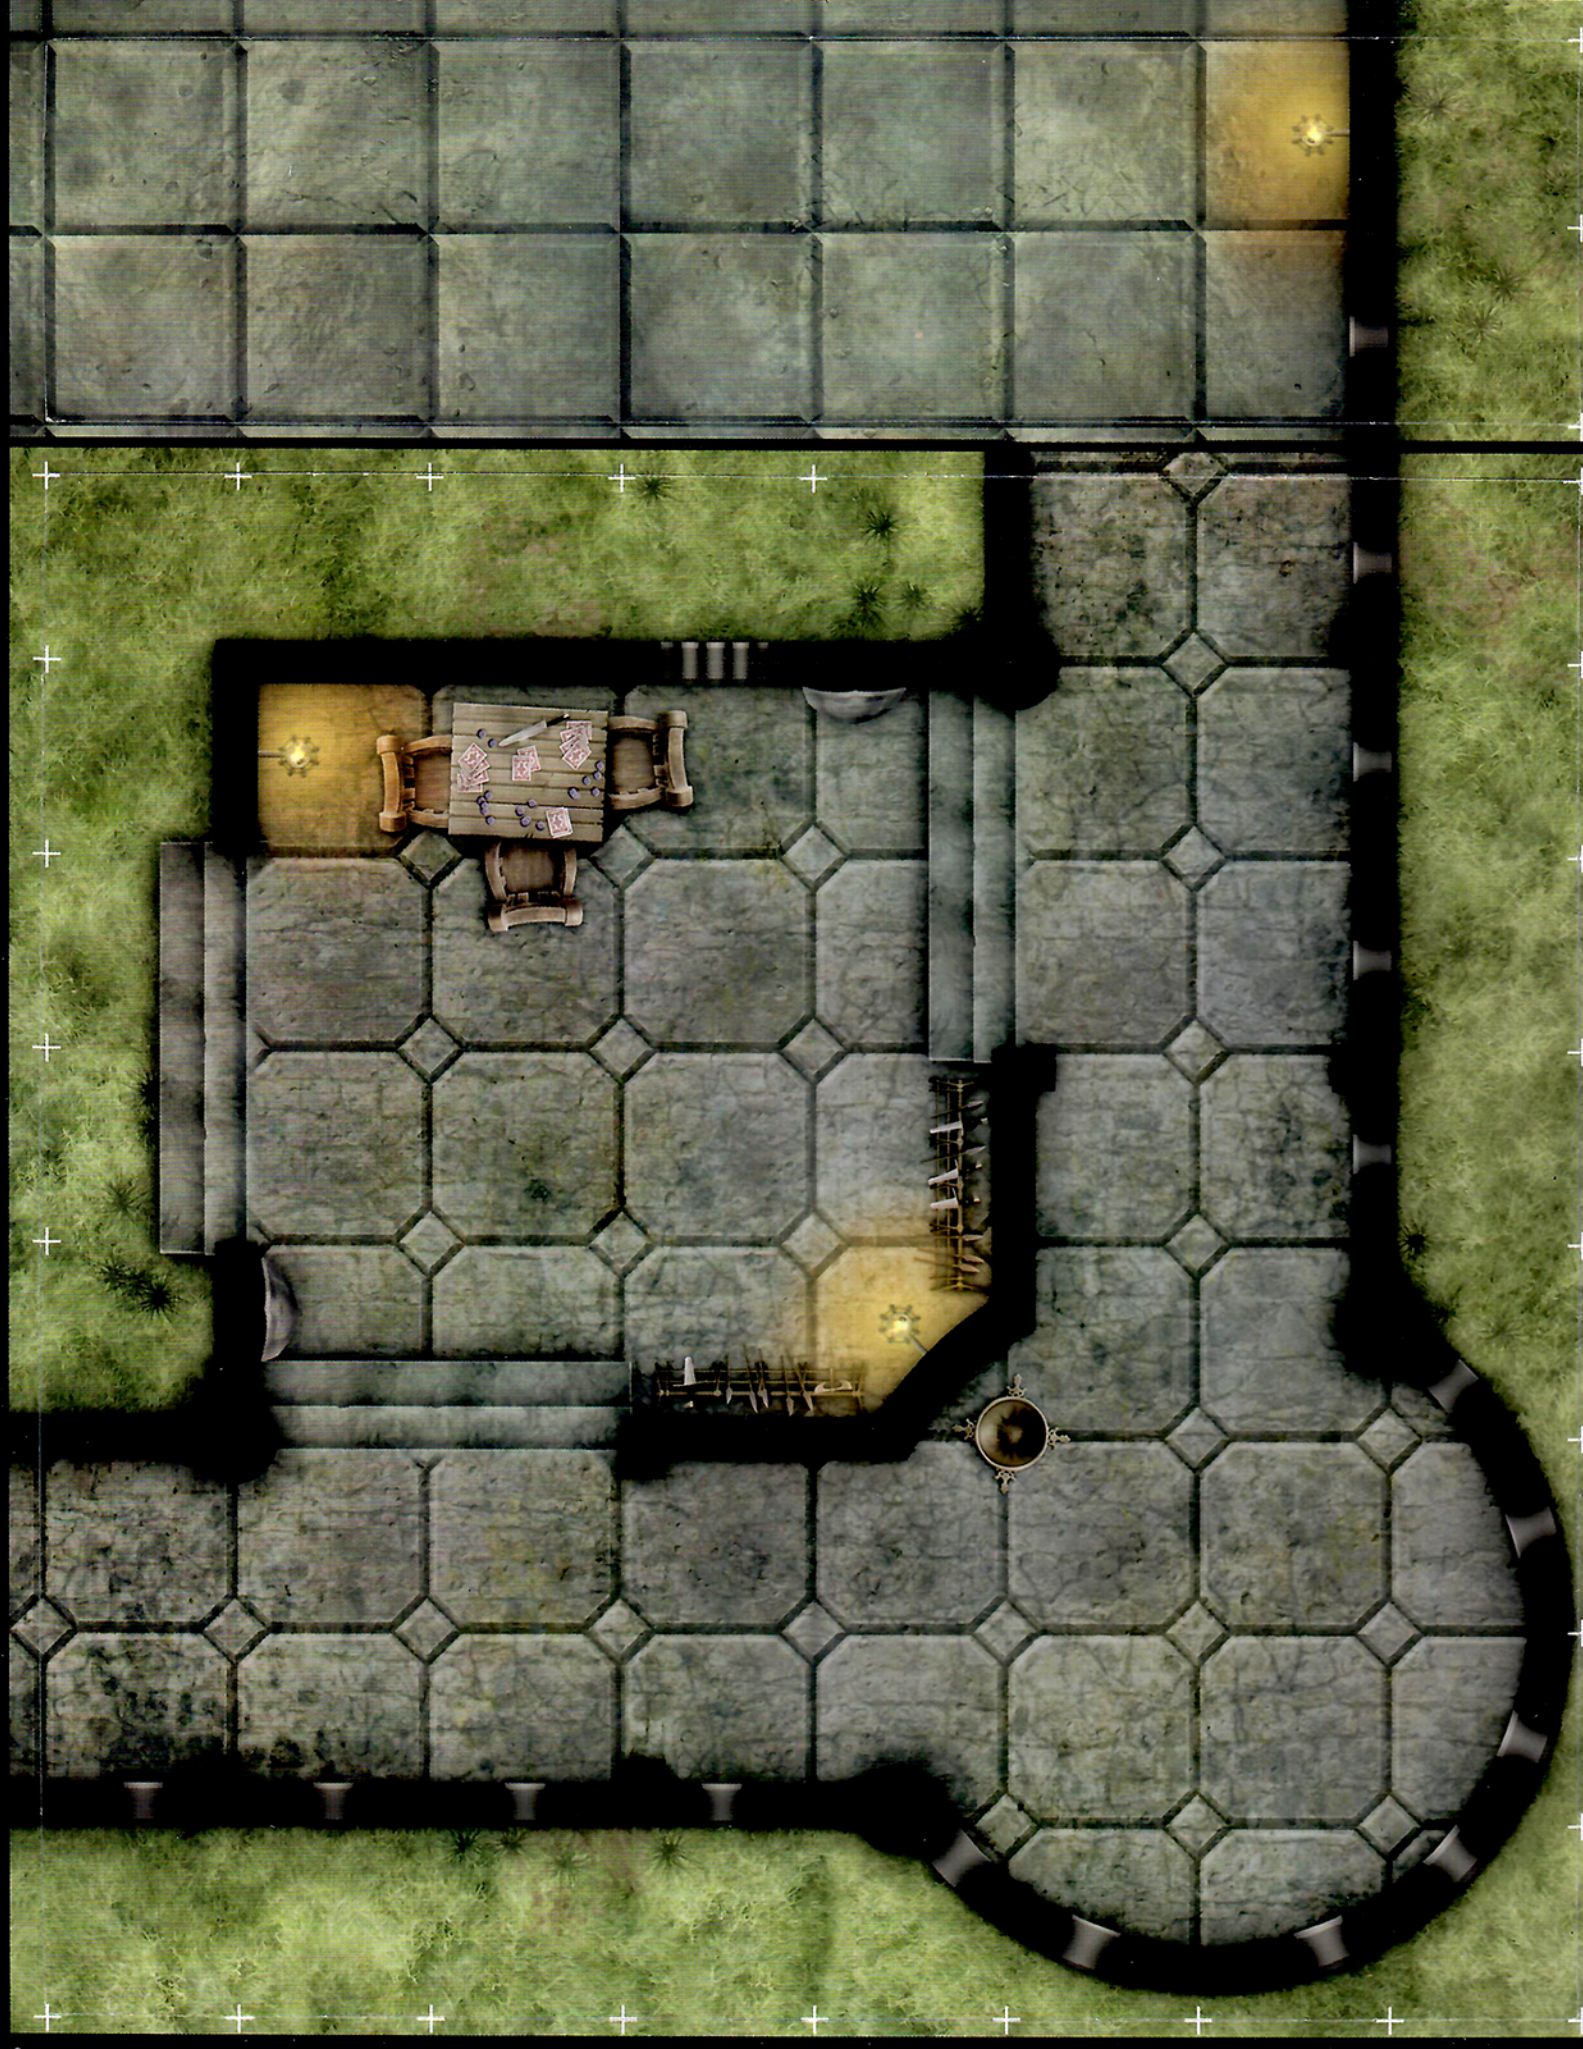

AGE 12+

DUNGEON TILES

REINCARNATED

DUNGEONS & DRAGONS®

CITY

An accessory for the world's greatest roleplaying game

CIVILIZED DOESN'T MEAN SAFE

Add excitement to your tabletop
DUNGEONS & DRAGONS® game with
these full color dungeon tiles.

Easy to set up and infinitely expandable,
these dungeon tiles allow you to create
the adventures you want to play. This
box contains 16 durable, double-sided, tile
sheets, featuring city streets, buildings,
sewers, and other terrain elements
that Dungeon Masters can use to stage
exciting encounters.