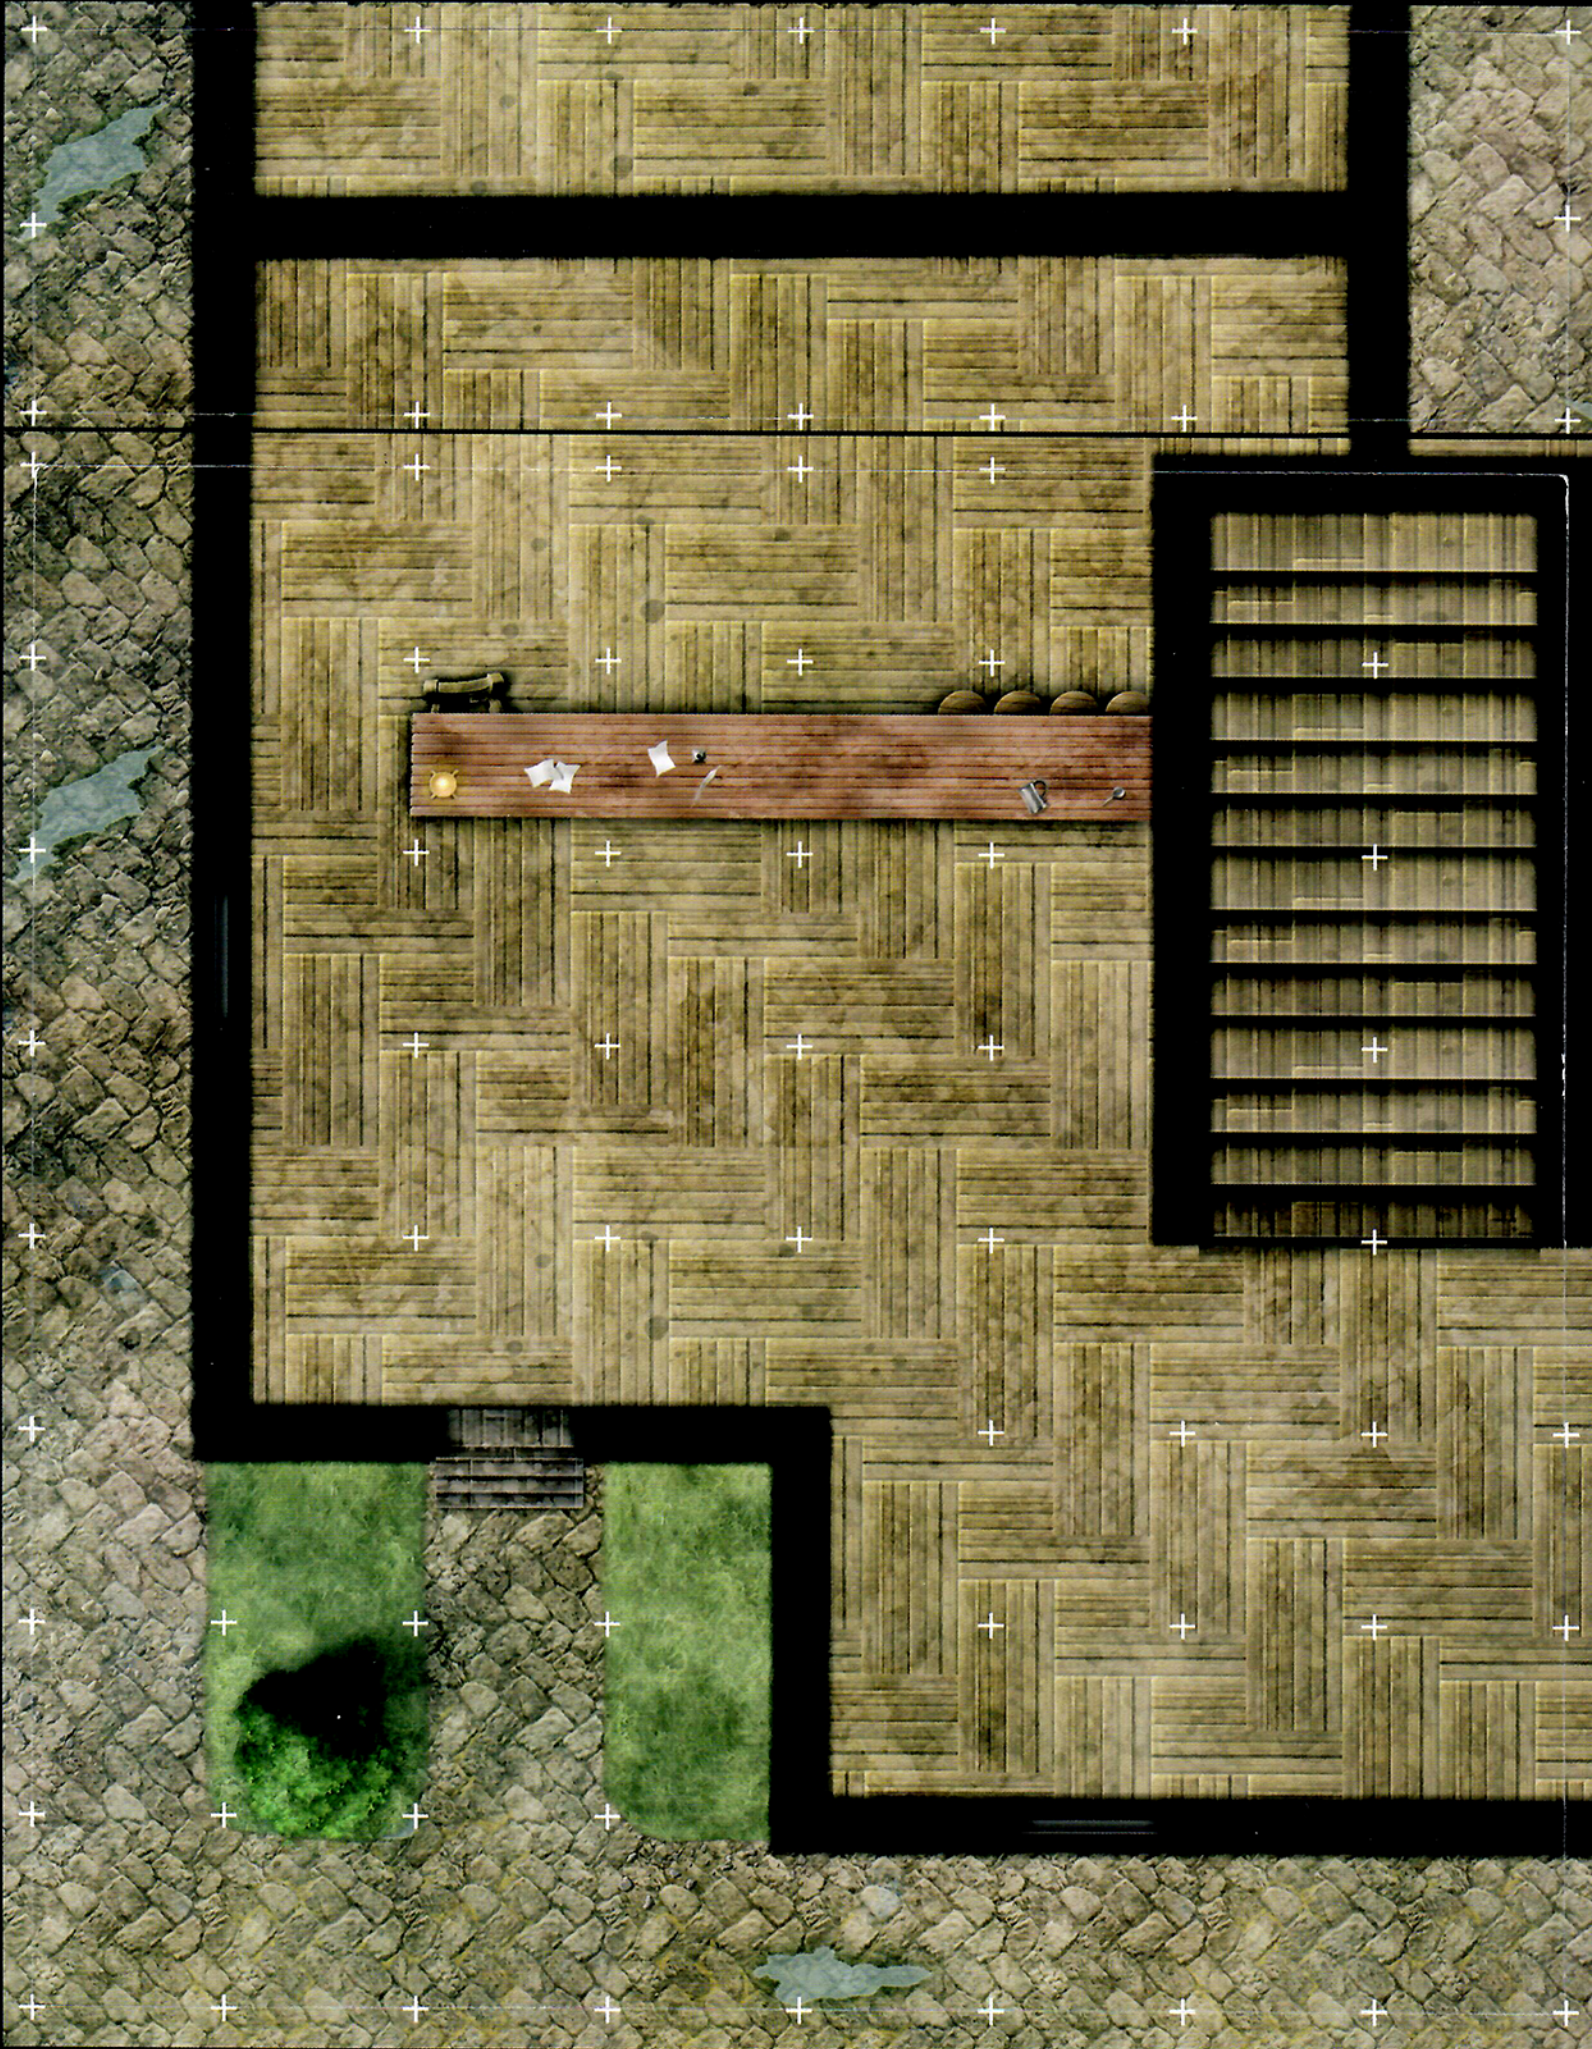

AGE 12+

DUNGEON TILES

REINCARNATED

DUNGEONS & DRAGONS®

CITY

An accessory for the world's greatest roleplaying game

CIVILIZED DOESN'T MEAN SAFE

Add excitement to your tabletop
DUNGEONS & DRAGONS® game with
these full color dungeon tiles.

Easy to set up and infinitely expandable,
these dungeon tiles allow you to create
the adventures you want to play. This
box contains 16 durable, double-sided, tile
sheets, featuring city streets, buildings,
sewers, and other terrain elements
that Dungeon Masters can use to stage
exciting encounters.