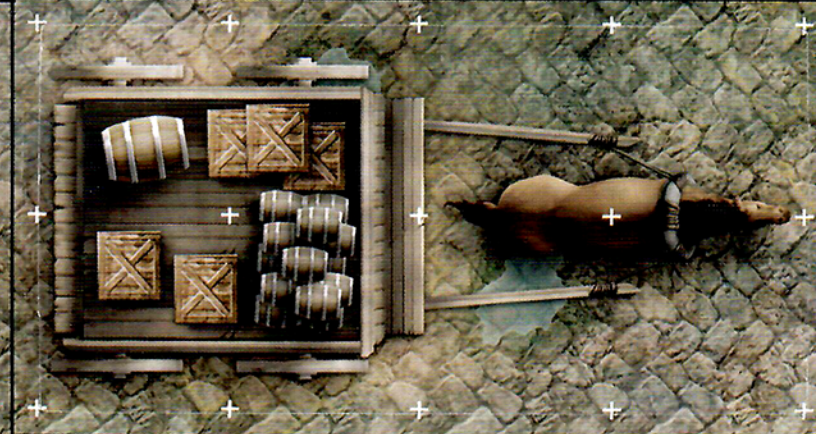

AGE 12+

DUNGEON TILES

REINCARNATED

DUNGEONS & DRAGONS®

CITY

An accessory for the world's greatest roleplaying game

CIVILIZED DOESN'T MEAN SAFE

Add excitement to your tabletop
DUNGEONS & DRAGONS® game with
these full color dungeon tiles.

Easy to set up and infinitely expandable,
these dungeon tiles allow you to create
the adventures you want to play. This
box contains 16 durable, double-sided, tile
sheets, featuring city streets, buildings,
sewers, and other terrain elements
that Dungeon Masters can use to stage
exciting encounters.