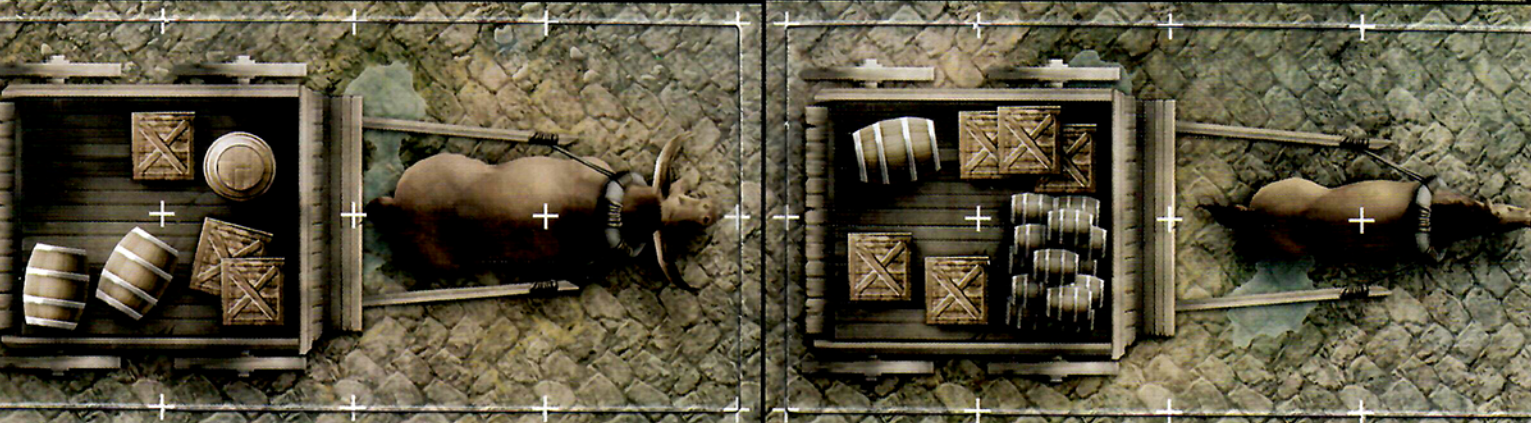

AGE 12+

DUNGEON TILES

REINCARNATED

DUNGEONS & DRAGONS®

CITY

An accessory for the world's greatest roleplaying game

CIVILIZED DOESN'T MEAN SAFE

Add excitement to your tabletop
DUNGEONS & DRAGONS® game with
these full color dungeon tiles.

Easy to set up and infinitely expandable,
these dungeon tiles allow you to create
the adventures you want to play. This
box contains 16 durable, double-sided, tile
sheets, featuring city streets, buildings,
sewers, and other terrain elements
that Dungeon Masters can use to stage
exciting encounters.