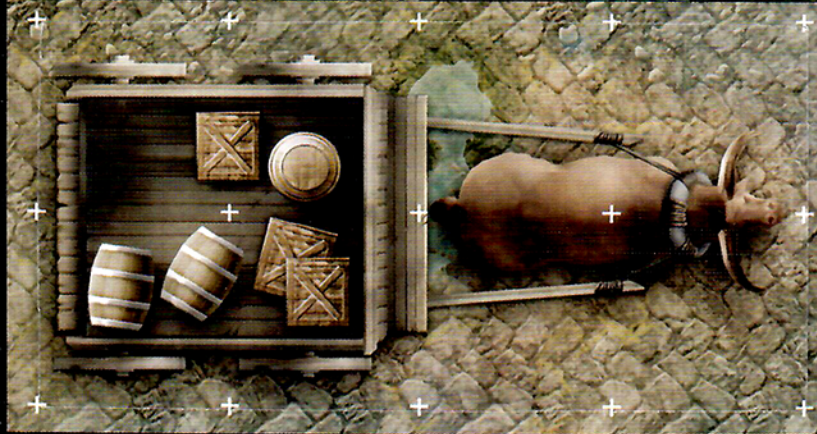

AGE 12+

DUNGEON TILES

REINCARNATED

DUNGEONS & DRAGONS®

CITY

An accessory for the world's greatest roleplaying game

CIVILIZED DOESN'T MEAN SAFE

Add excitement to your tabletop
DUNGEONS & DRAGONS® game with
these full color dungeon tiles.

Easy to set up and infinitely expandable,
these dungeon tiles allow you to create
the adventures you want to play. This
box contains 16 durable, double-sided, tile
sheets, featuring city streets, buildings,
sewers, and other terrain elements
that Dungeon Masters can use to stage
exciting encounters.