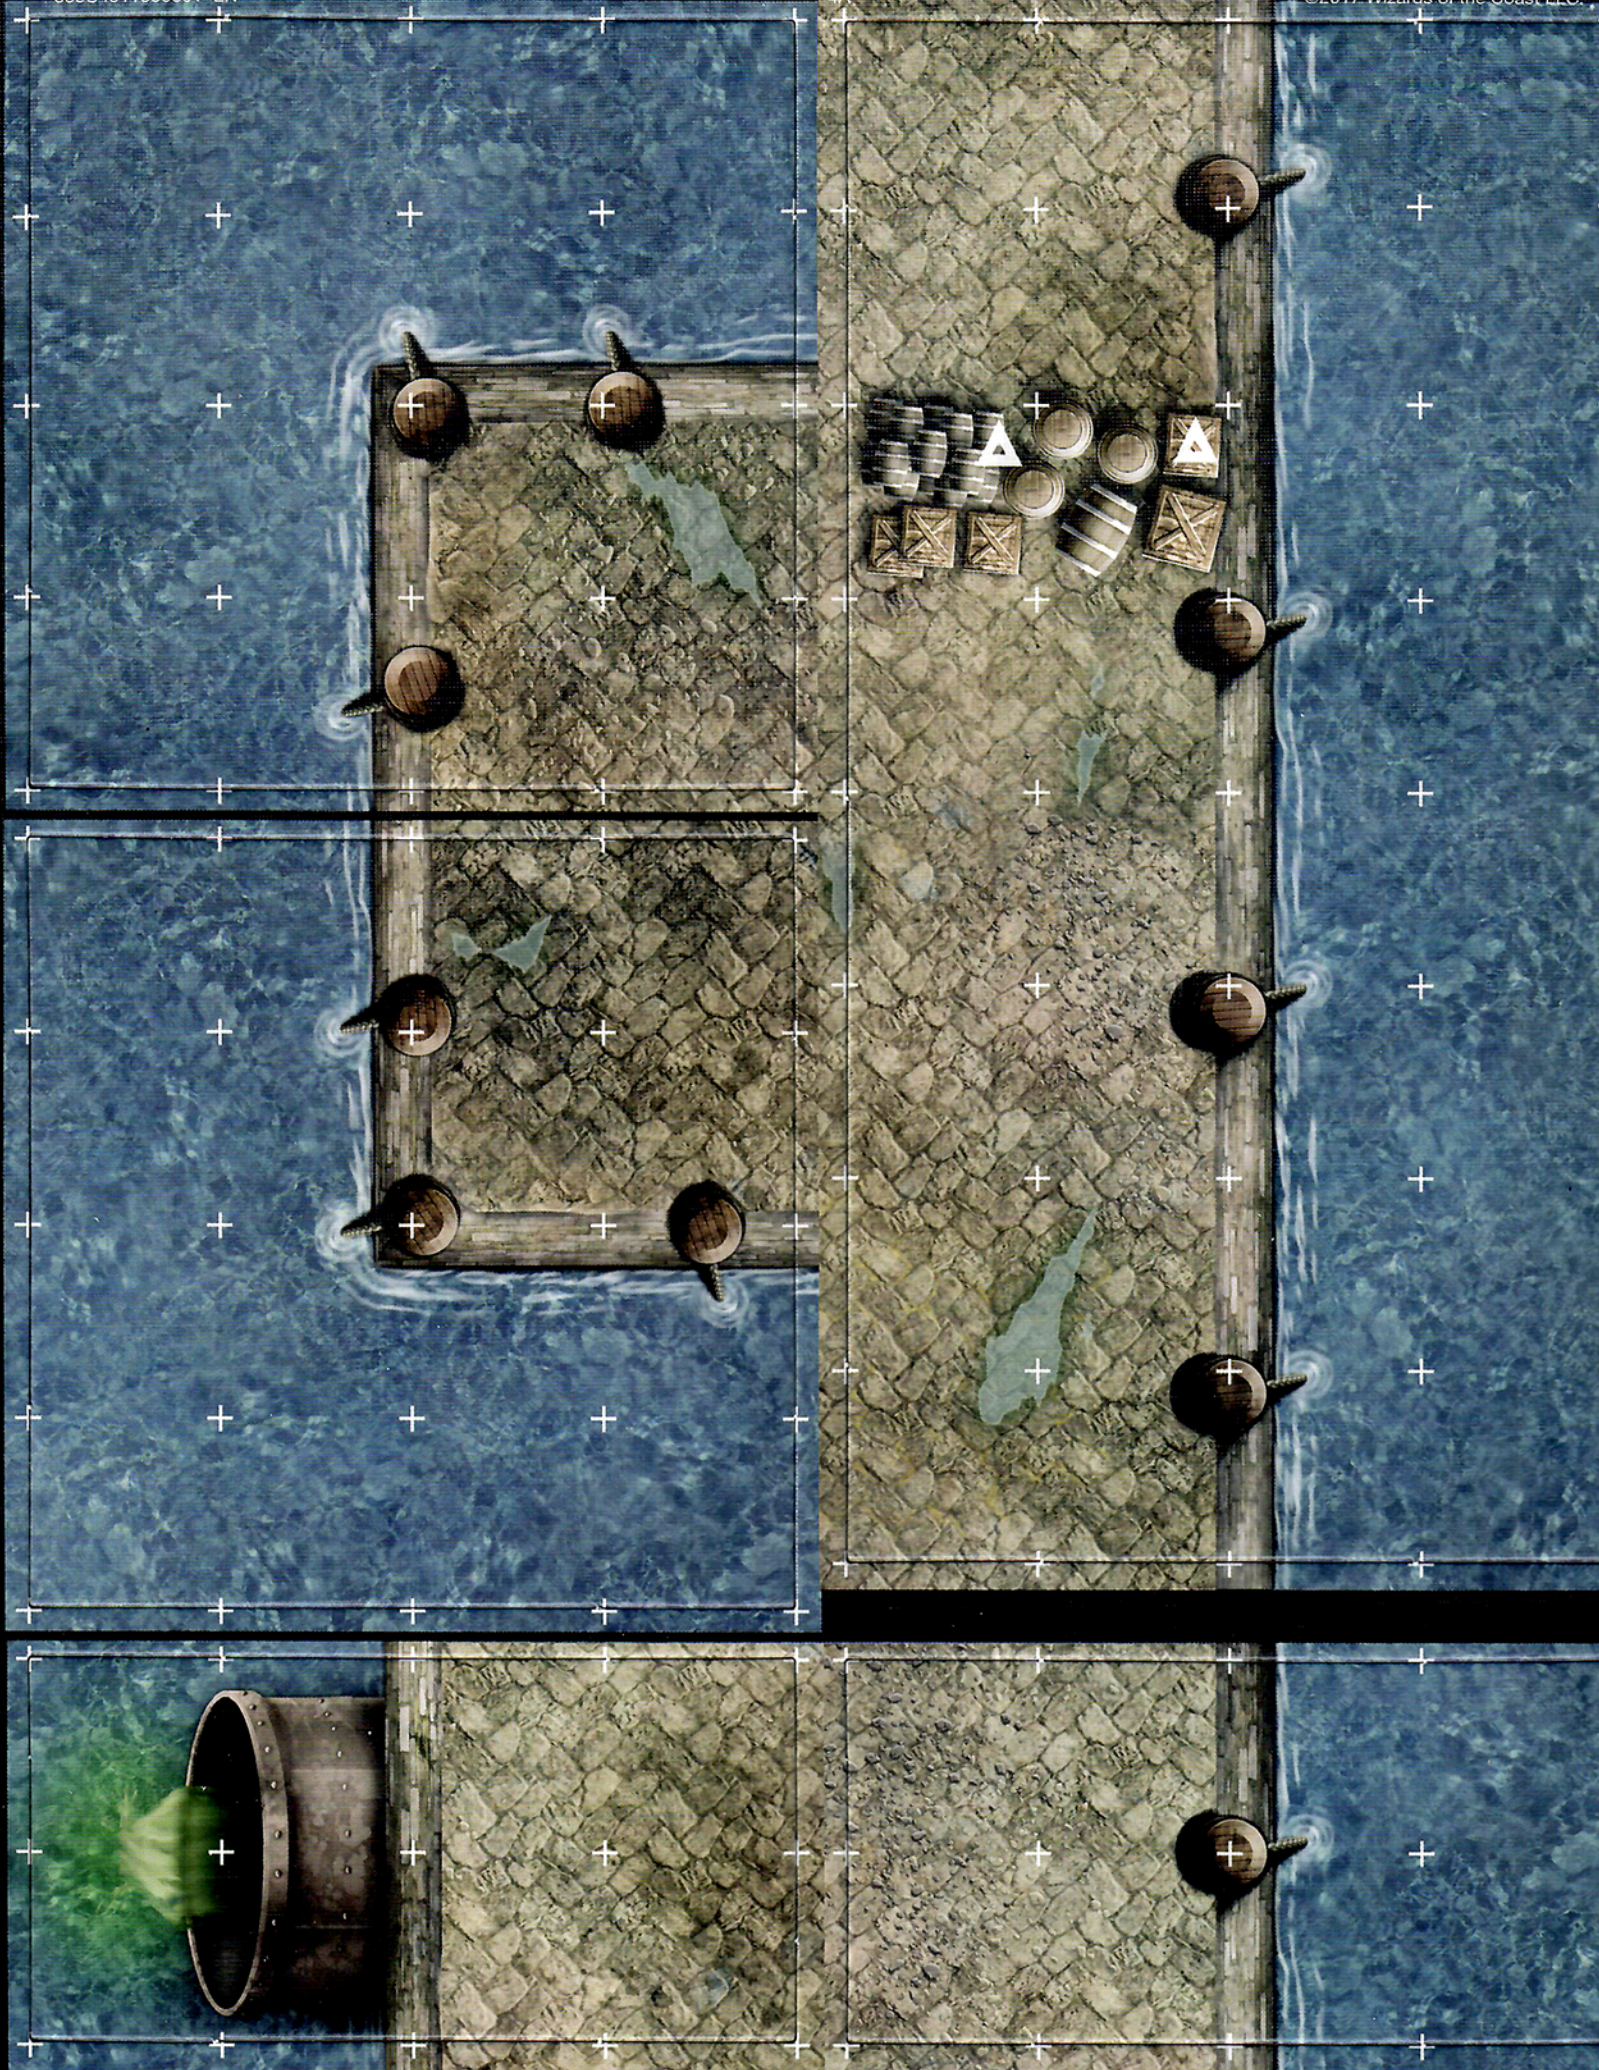

AGE 12+

DUNGEON TILES

REINCARNATED

DUNGEONS & DRAGONS®

CITY

An accessory for the world's greatest roleplaying game

CIVILIZED DOESN'T MEAN SAFE

Add excitement to your tabletop
DUNGEONS & DRAGONS® game with
these full color dungeon tiles.

Easy to set up and infinitely expandable,
these dungeon tiles allow you to create
the adventures you want to play. This
box contains 16 durable, double-sided, tile
sheets, featuring city streets, buildings,
sewers, and other terrain elements
that Dungeon Masters can use to stage
exciting encounters.