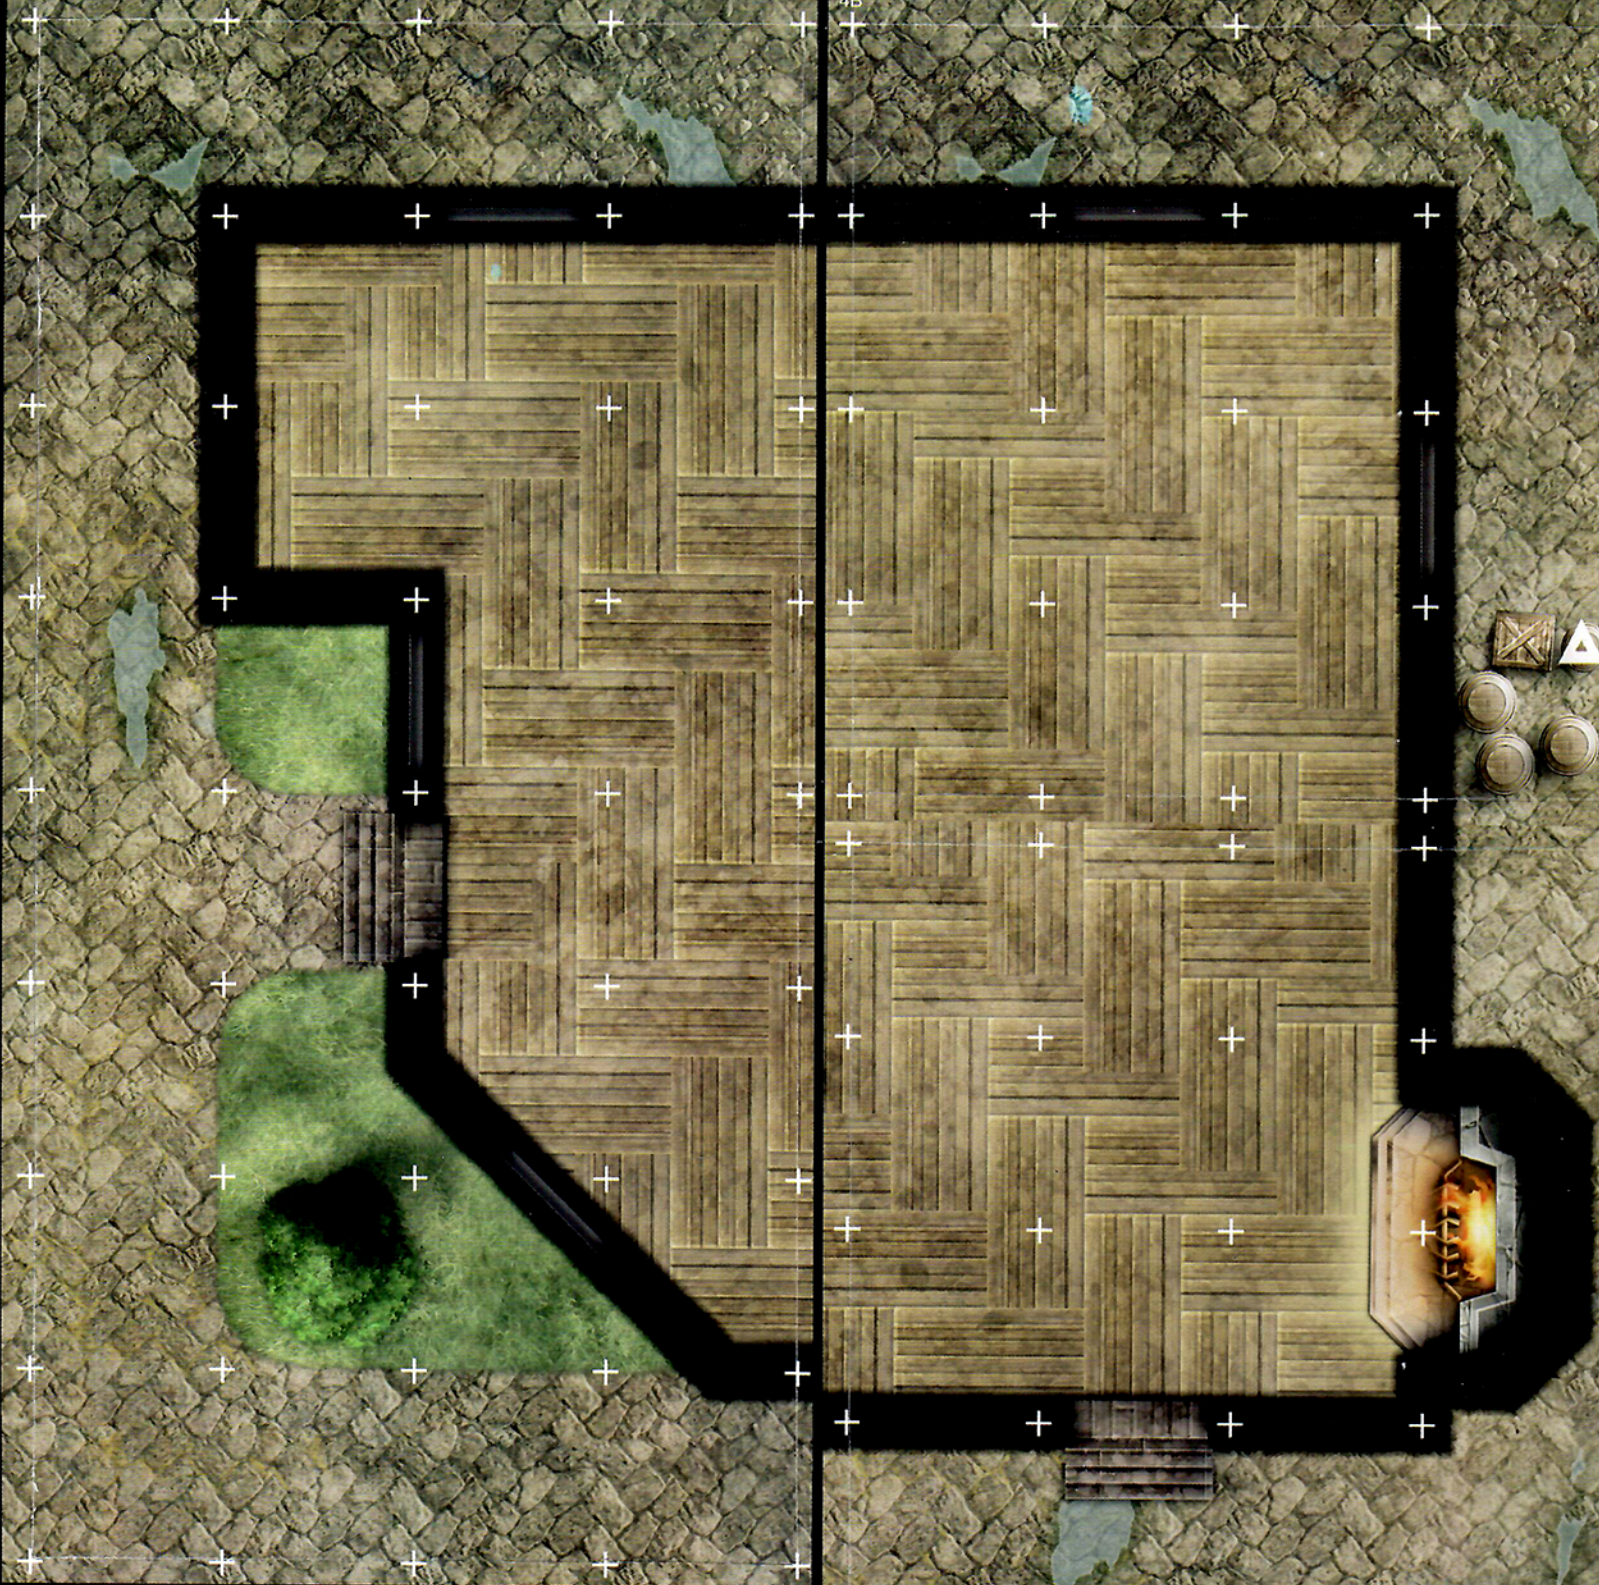

AGE 12+

DUNGEON TILES

REINCARNATED

DUNGEONS & DRAGONS®

CITY

An accessory for the world's greatest roleplaying game

CIVILIZED DOESN'T MEAN SAFE

Add excitement to your tabletop
DUNGEONS & DRAGONS® game with
these full color dungeon tiles.

Easy to set up and infinitely expandable,
these dungeon tiles allow you to create
the adventures you want to play. This
box contains 16 durable, double-sided, tile
sheets, featuring city streets, buildings,
sewers, and other terrain elements
that Dungeon Masters can use to stage
exciting encounters.