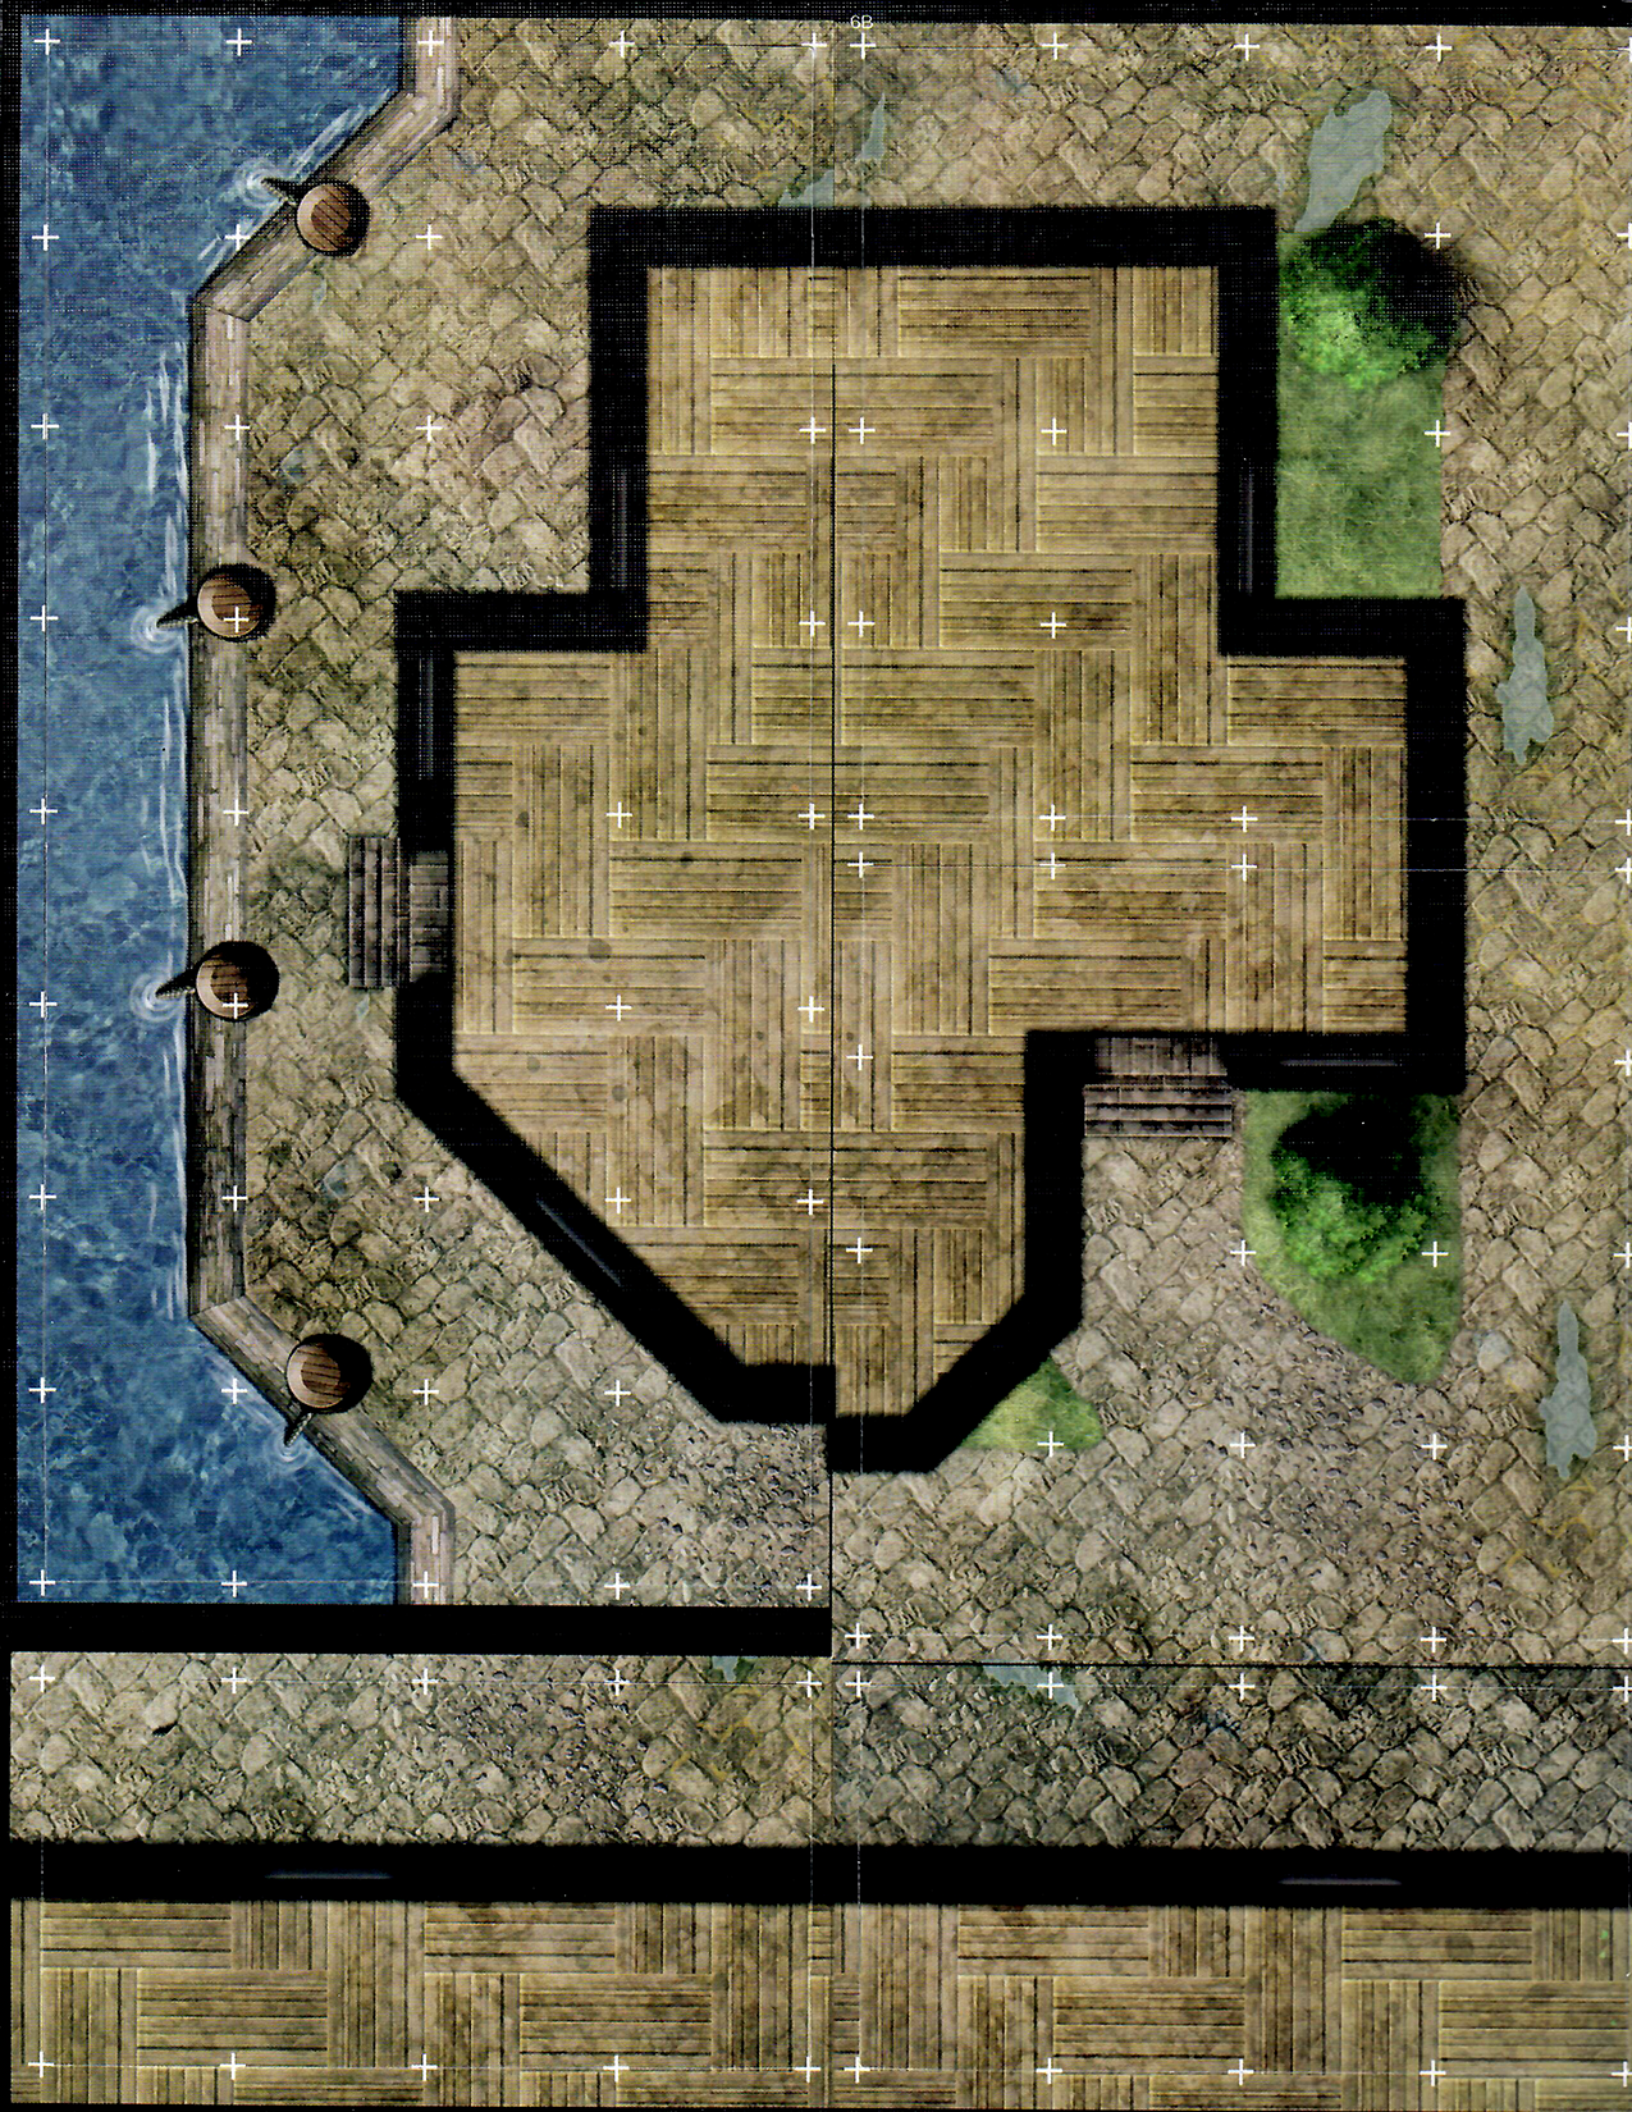

AGE 12+

DUNGEON TILES

REINCARNATED

DUNGEONS & DRAGONS®

CITY

An accessory for the world's greatest roleplaying game

CIVILIZED DOESN'T MEAN SAFE

Add excitement to your tabletop
DUNGEONS & DRAGONS® game with
these full color dungeon tiles.

Easy to set up and infinitely expandable,
these dungeon tiles allow you to create
the adventures you want to play. This
box contains 16 durable, double-sided, tile
sheets, featuring city streets, buildings,
sewers, and other terrain elements
that Dungeon Masters can use to stage
exciting encounters.