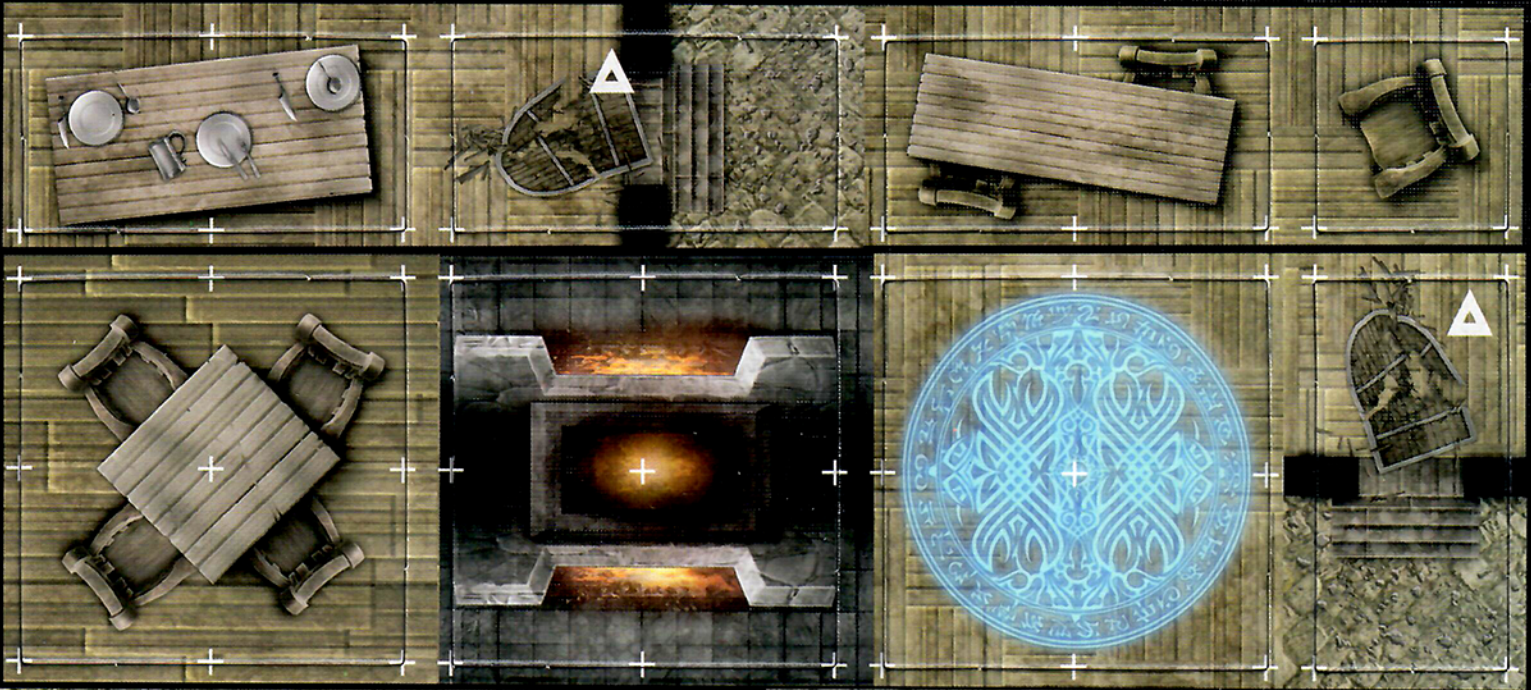

AGE 12+

DUNGEON TILES

REINCARNATED

DUNGEONS & DRAGONS®

CITY

An accessory for the world's greatest roleplaying game

CIVILIZED DOESN'T MEAN SAFE

Add excitement to your tabletop
DUNGEONS & DRAGONS® game with
these full color dungeon tiles.

Easy to set up and infinitely expandable,
these dungeon tiles allow you to create
the adventures you want to play. This
box contains 16 durable, double-sided, tile
sheets, featuring city streets, buildings,
sewers, and other terrain elements
that Dungeon Masters can use to stage
exciting encounters.