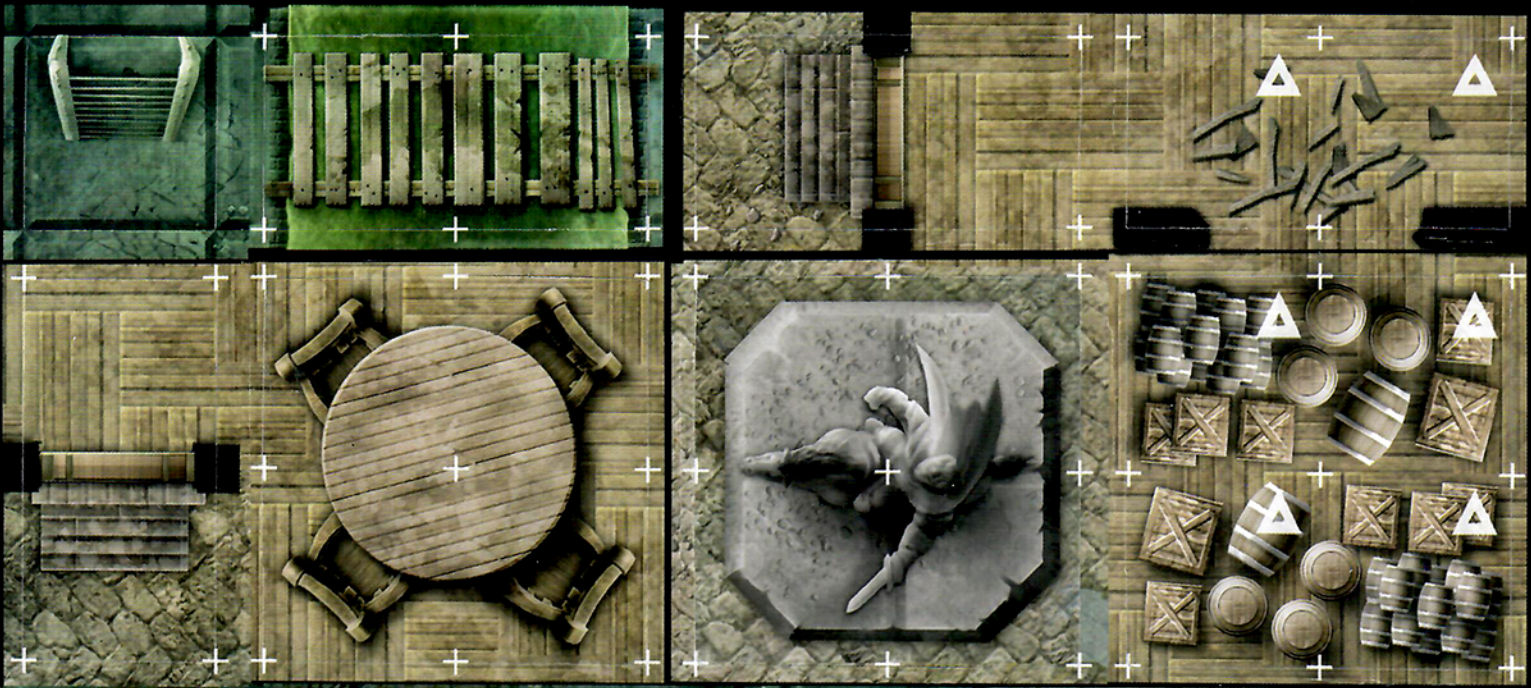

AGE 12+

DUNGEON TILES

REINCARNATED

DUNGEONS & DRAGONS®

CITY

An accessory for the world's greatest roleplaying game

CIVILIZED DOESN'T MEAN SAFE

Add excitement to your tabletop
DUNGEONS & DRAGONS® game with
these full color dungeon tiles.

Easy to set up and infinitely expandable,
these dungeon tiles allow you to create
the adventures you want to play. This
box contains 16 durable, double-sided, tile
sheets, featuring city streets, buildings,
sewers, and other terrain elements
that Dungeon Masters can use to stage
exciting encounters.