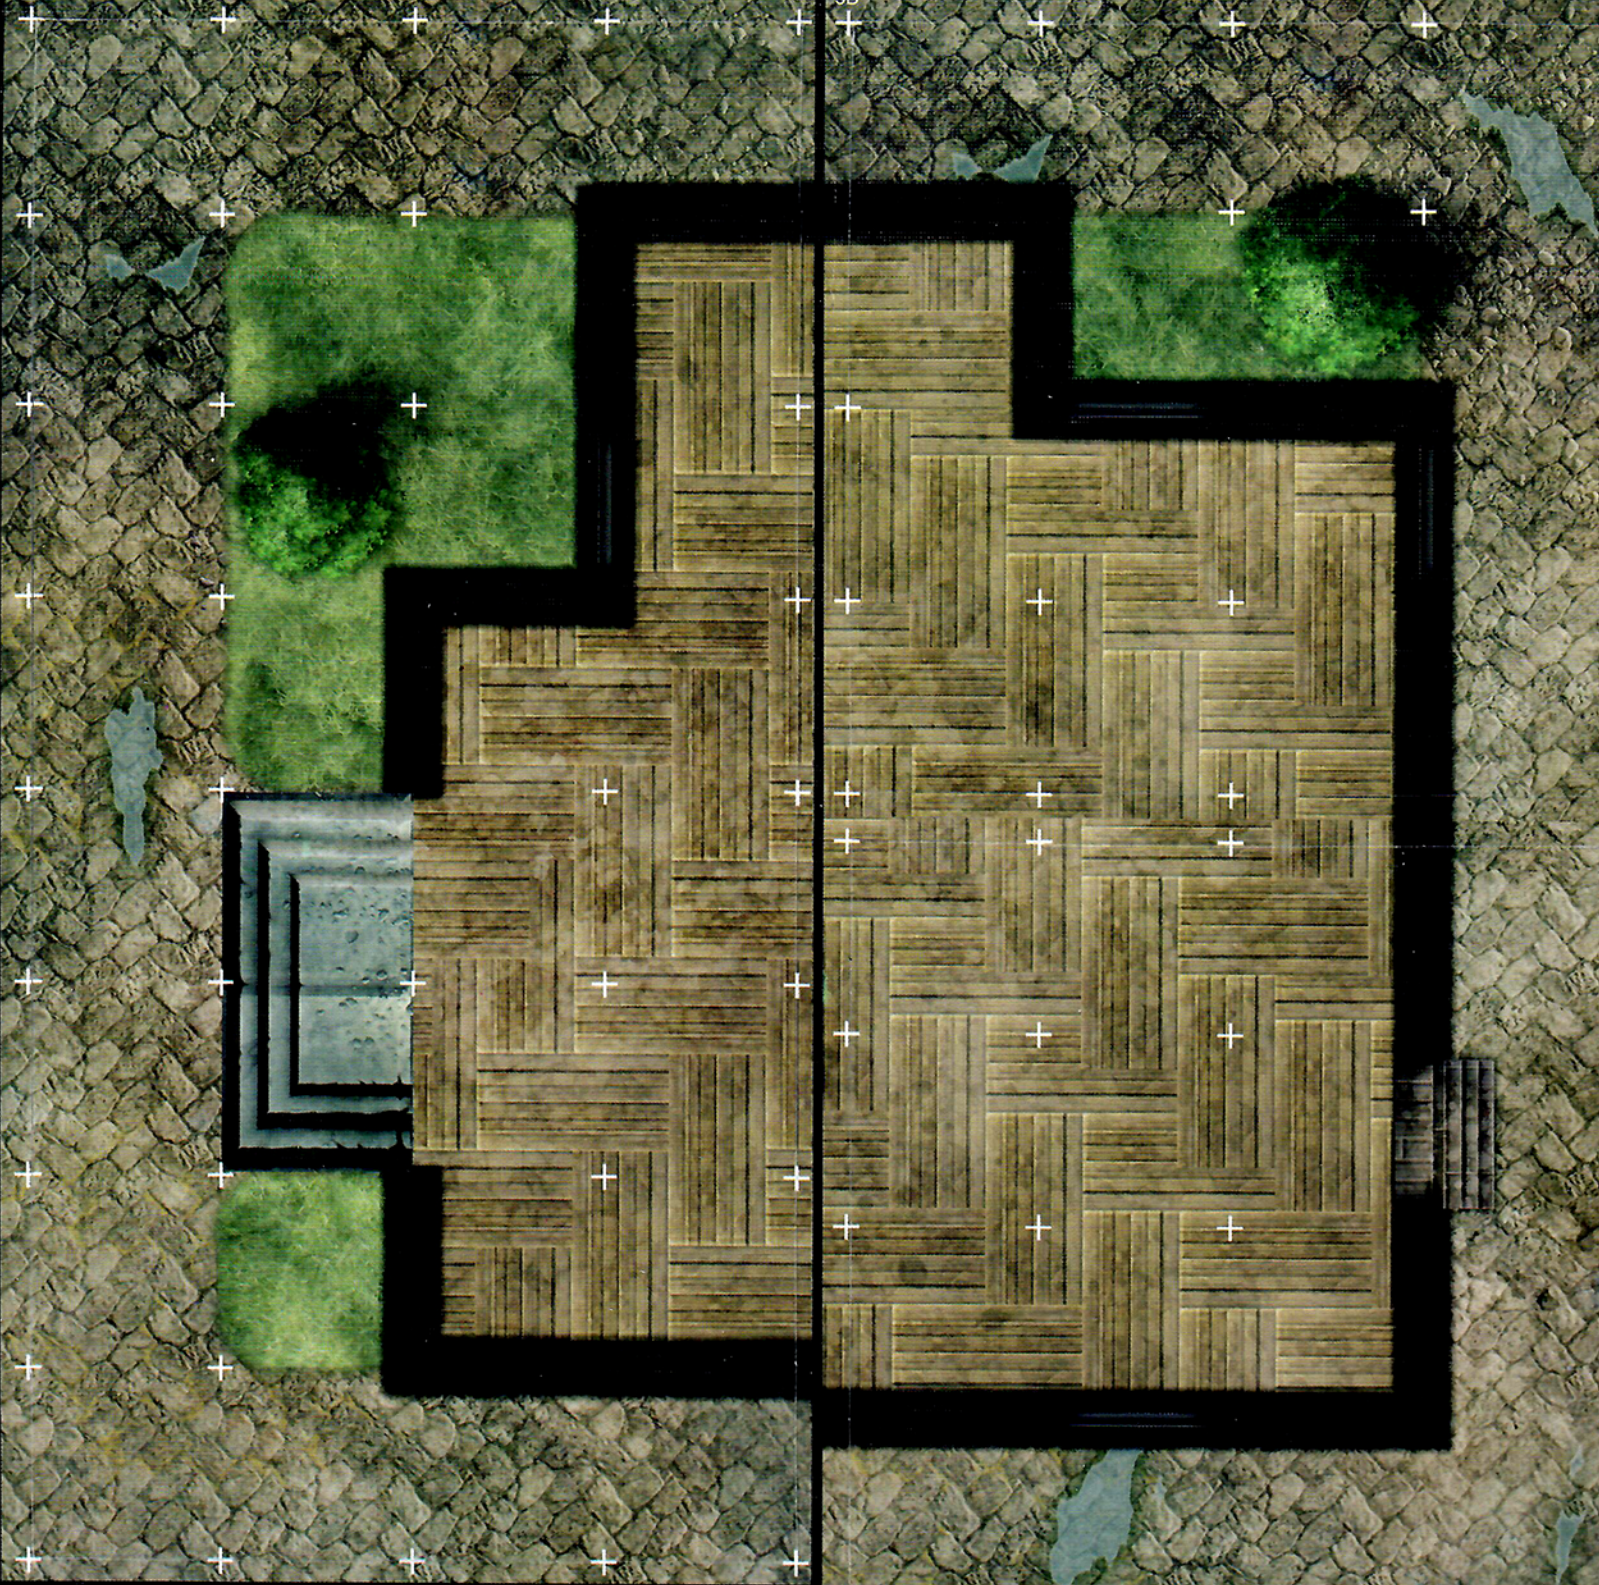

AGE 12+

DUNGEON TILES

REINCARNATED

DUNGEONS & DRAGONS®

CITY

An accessory for the world's greatest roleplaying game

CIVILIZED DOESN'T MEAN SAFE

Add excitement to your tabletop
DUNGEONS & DRAGONS® game with
these full color dungeon tiles.

Easy to set up and infinitely expandable,
these dungeon tiles allow you to create
the adventures you want to play. This
box contains 16 durable, double-sided, tile
sheets, featuring city streets, buildings,
sewers, and other terrain elements
that Dungeon Masters can use to stage
exciting encounters.